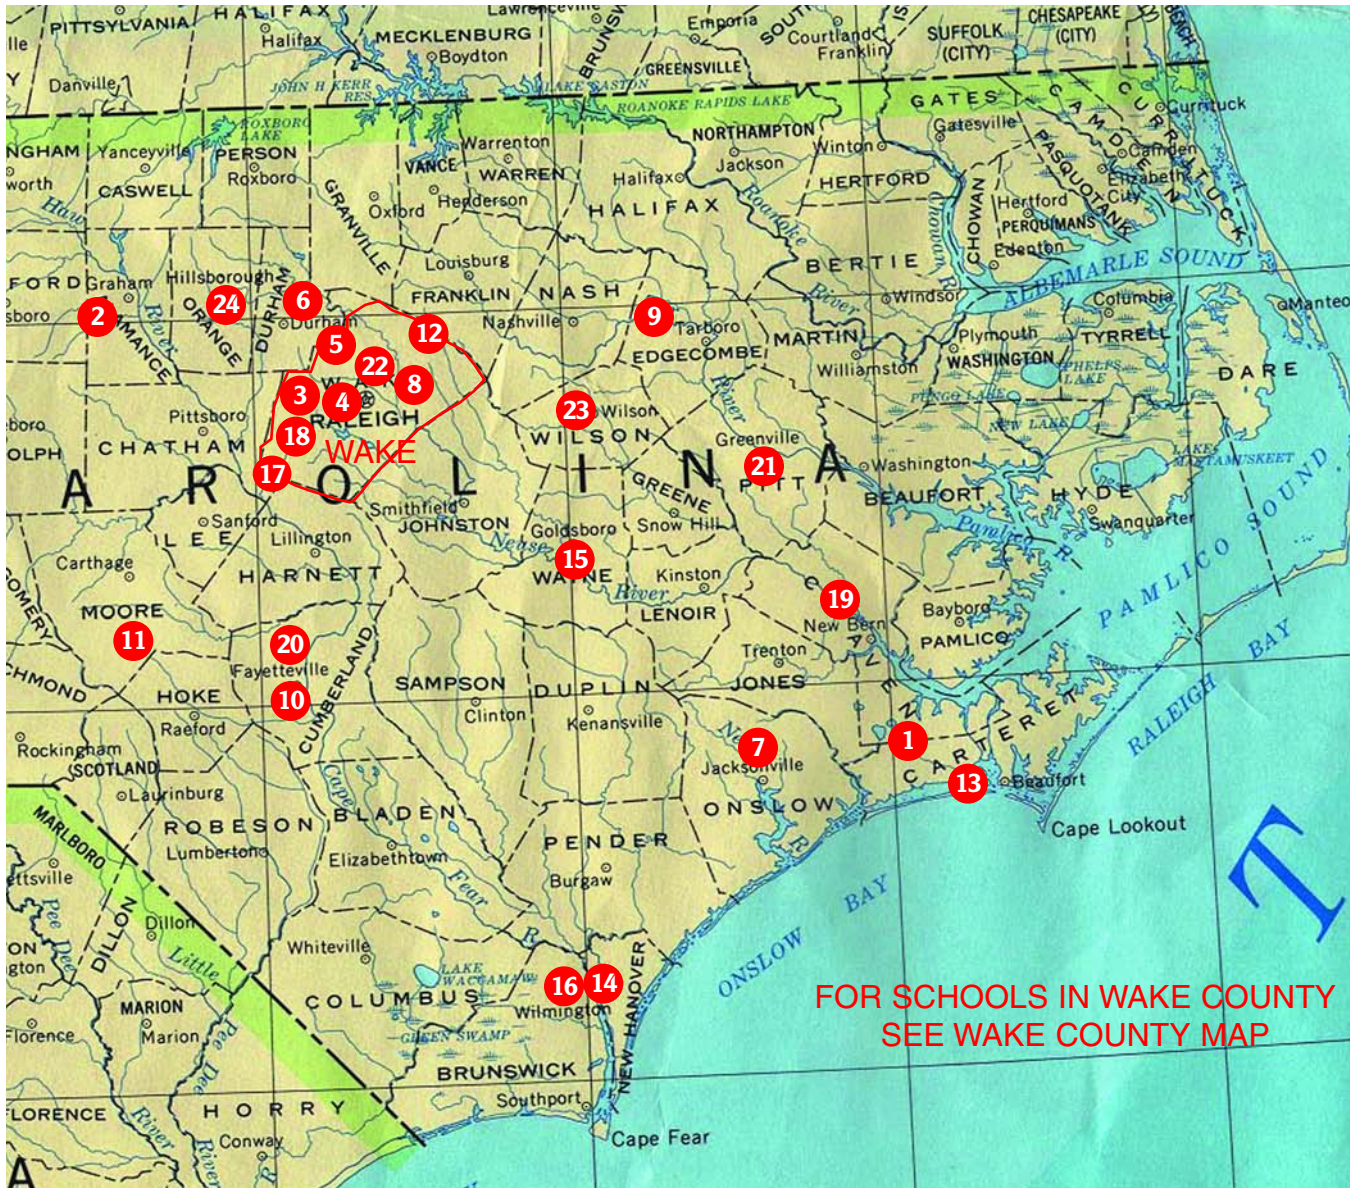

Schools • Diocese of Raleigh

Serving the Eastern Half of North Carolina

#	Catholic School	City	County
1	Annunciation *	Havelock	Craven
2	Blessed Sacrament *	Burlington	Alamance
3	Cardinal Gibbons High School	Raleigh	Wake
4	Cathedral Elementary *	Raleigh	Wake
5	The Franciscan School	Raleigh	Wake
6	Immaculata *	Durham	Durham
7	Infant of Prague *	Jacksonville	Onslow
8	Our Lady of Lourdes	Raleigh	Wake
9	Our Lady of Perpetual Help *	Rocky Mount	Nash
10	St. Ann	Fayetteville	Cumberland
11	Pope John Paul II *	Southern Pines	Moore
12	St. Catherine of Siena *	Wake Forest	Wake
13	St. Egbert	Morehead City	Carteret
14	St. Mark	Wilmington	New Hanover
15	St. Mary	Goldsboro	Wayne
16	St. Mary	Wilmington	New Hanover
17	St. Mary Magdalene *	Apex	Wake
18	St. Michael the Archangel *	Cary	Wake
19	St. Paul Education Center *	New Bern	Craven
20	St. Patrick *	Fayetteville	Cumberland
21	St. Peter	Greenville	Pitt
22	St. Raphael	Raleigh	Wake
23	St. Therese *	Wilson	Wilson
24	St. Thomas More *	Chapel Hill	Orange

* includes Pre-K Program